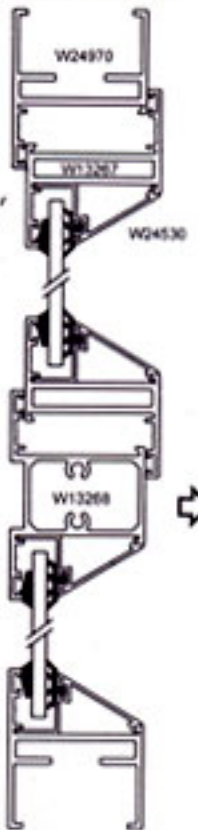

Casement 38

OUTER FRAMES & SASH

W13267

W24970

GLAZING BEAD OPTIONS

4mm

7mm

MULLIONS

W13268

W13408

Casement 38 Window Assembly

Section B-B

OUTSIDE

W13268 Mullion Limitations

Un-Equal Leg Option

Equal Leg Option

CORNER CLEAT

W52695

Section A-A