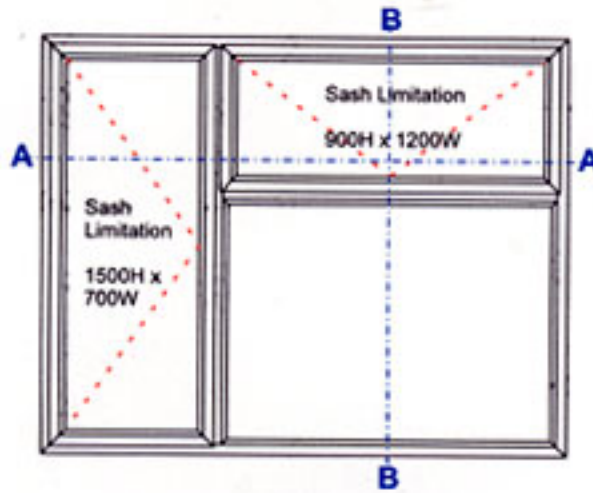

Casement 38

OUTER FRAMES & SASH

W13267

W24970

GLAZING BEAD OPTIONS

4mm

7mm

MULLIONS

W13268

W13408

Casement 38 Window Assembly

Section B-B

OUTSIDE

W13268 Mullion Limitations

Un-Equal Leg Option

Equal Leg Option