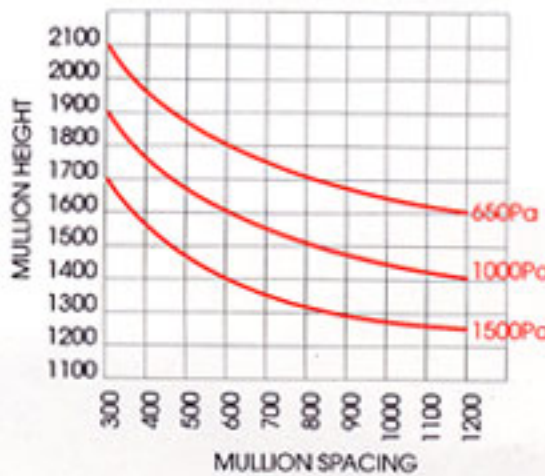

W13268

W13408

Casement 38 Window Assembly

Section B-B

OUTSIDE

W13268 Mullion Limitations

Un-Equal Leg Option

Equal Leg Option