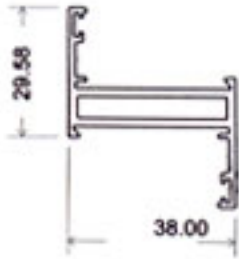

Casement 38

OUTER FRAMES & SASH

W13267

W24970

GLAZING BEAD OPTIONS

4mm

7mm

MULLIONS

W13268

W13408

Casement 38 Window Assembly

Section B-B

OUTSIDE

W13268 Mullion Limitations

Un-Equal Leg Option

Equal Leg Option

CORNER CLEAT

W52695

Section A-A