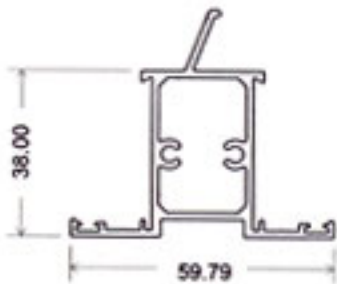

Casement 38

OUTER FRAMES & SASH

W13267

W24970

GLAZING BEAD OPTIONS

4mm

7mm

MULLIONS

W13268

W13408

Casement 38 Window Assembly

Section B-B

OUTSIDE

W13268 Mullion Limitations

Un-Equal Leg Option

Equal Leg Option

CORNER CLEAT

W52695

Section A-A