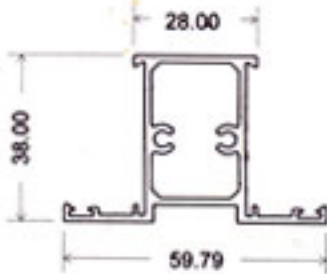

Casement 38

OUTER FRAMES & SASH

W13267

W24970

GLAZING BEAD OPTIONS

4mm

7mm

MULLIONS

W13268

W13408

Casement 38 Window Assembly

Section B-B

OUTSIDE

W13268 Mullion Limitations

Un-Equal Leg Option

Equal Leg Option

CORNER CLEAT

W52695

Section A-A