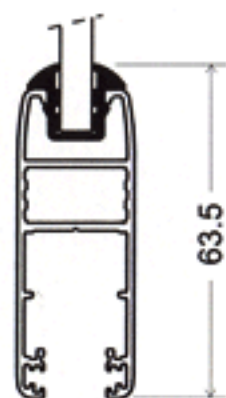

4 Pane Slider Limitations :

	Standard:	Intermediate:	Heavy Duty:
650Pa -	6000W x 1500H	4800W x 2100H	6000W x 2400H
1000Pa -	6000W x 1200H	4800W x 1800H	6000W x 2100H
1500Pa -	4800W x 1200H	4800W x 1500H	6000W x 1800H

Intermediate Alternative Configurations

Locking / Meeting Stile Detail with Handles

Interlock Detail with Handle

Section A-A

OUTER FRAME SECTIONS

W53909

W54045

SASH & INTERLOCKER SECTIONS

W53908

MULTI SLIDER

W28554

W54023

W54118

SIDELIGHT SECTIONS

W28481

W52007