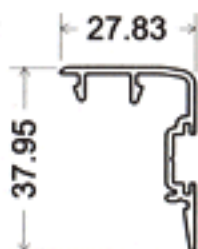

Intermediate Alternative Configurations

Locking / Meeting Stile Detail with Handles

Interlock Detail with Handle

Section A-A

OUTER FRAME SECTIONS

W53909

W54045

SASH & INTERLOCKER SECTIONS

W53908

MULTI SLIDER

W28554

W54023

W54118

SIDELIGHT SECTIONS

W28481

W52007