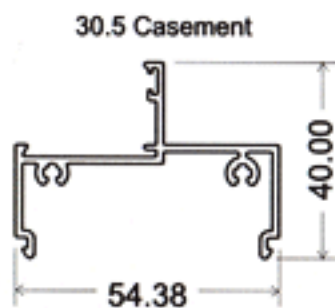

Intermediate Alternative Configurations

Locking / Meeting Stile Detail with Handles

Interlock Detail with Handle

Section A-A

OUTER FRAME SECTIONS

W53909

W54045

SASH & INTERLOCKER SECTIONS

W53908

MULTI SLIDER

W28554

W54023

W54118

SIDELIGHT SECTIONS

W28481

W52007