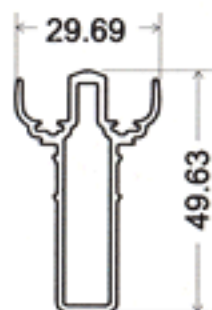

Section B-B

Heavy Duty Alternative Configurations

Locking / Meeting Stile Detail with Handles

Section A-A

Section B-B

2 Pane Slider Limitations :

	Standard:	Intermediate:	Heavy Duty:
650Pa -	2400W x 1800H	3000W x 2100H	3000W x 2700H
1000Pa -	2400W x 1500H	1800W x 2100H	3000W x 2500H
1500Pa -	2400W x 1300H	1800W x 1800H	3000W x 2300H

Intermediate Alternative Configurations

Locking / Meeting Stile Detail with Handles

Interlock Detail with Handle

Section A-A

OUTER FRAME SECTIONS

W53909

W54045

SASH & INTERLOCKER SECTIONS

W53908

MULTI SLIDER

W28554

W54023

W54118

SIDELIGHT SECTIONS

W28481

W52007