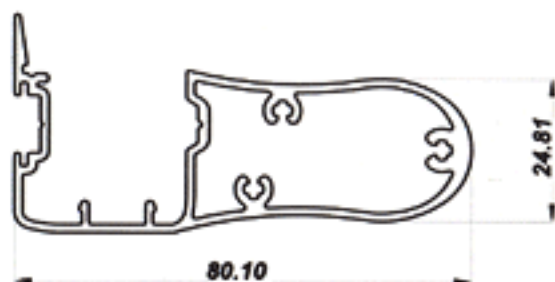

Intermediate Alternative Configurations

Locking / Meeting Stile Detail with Handles

Interlock Detail with Handle

Section A-A

OUTER FRAME SECTIONS

W53909

W54045

SASH & INTERLOCKER SECTIONS

W53908

MULTI SLIDER

W28554

W54023

W54118

SIDELIGHT SECTIONS

W28481

W52007