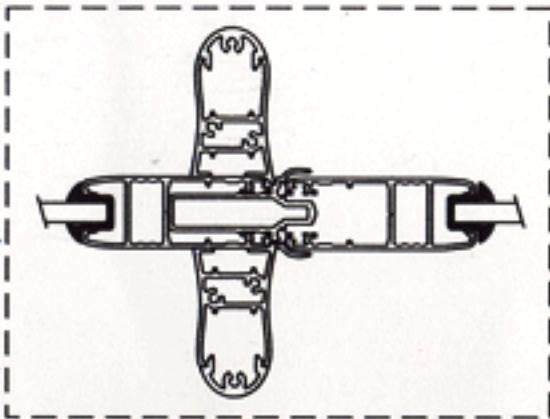

Heavy Duty Alternative Configurations

Locking / Meeting Stile Detail with Handles