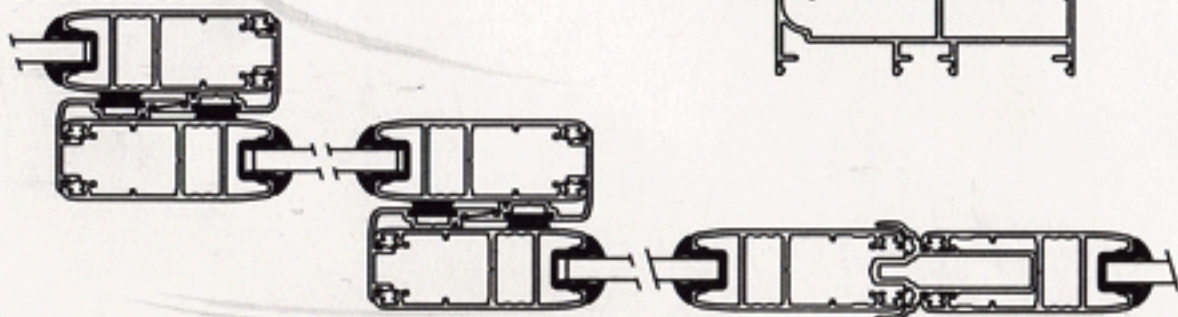

Section B-B

Heavy Duty Alternative Configurations

Locking / Meeting Stile Detail with Handles

Section A-A

Section B-B

2 Pane Slider Limitations :

	Standard:	Intermediate:	Heavy Duty:
650Pa -	2400W x 1800H	3000W x 2100H	3000W x 2700H
1000Pa -	2400W x 1500H	1800W x 2100H	3000W x 2500H
1500Pa -	2400W x 1300H	1800W x 1800H	3000W x 2300H